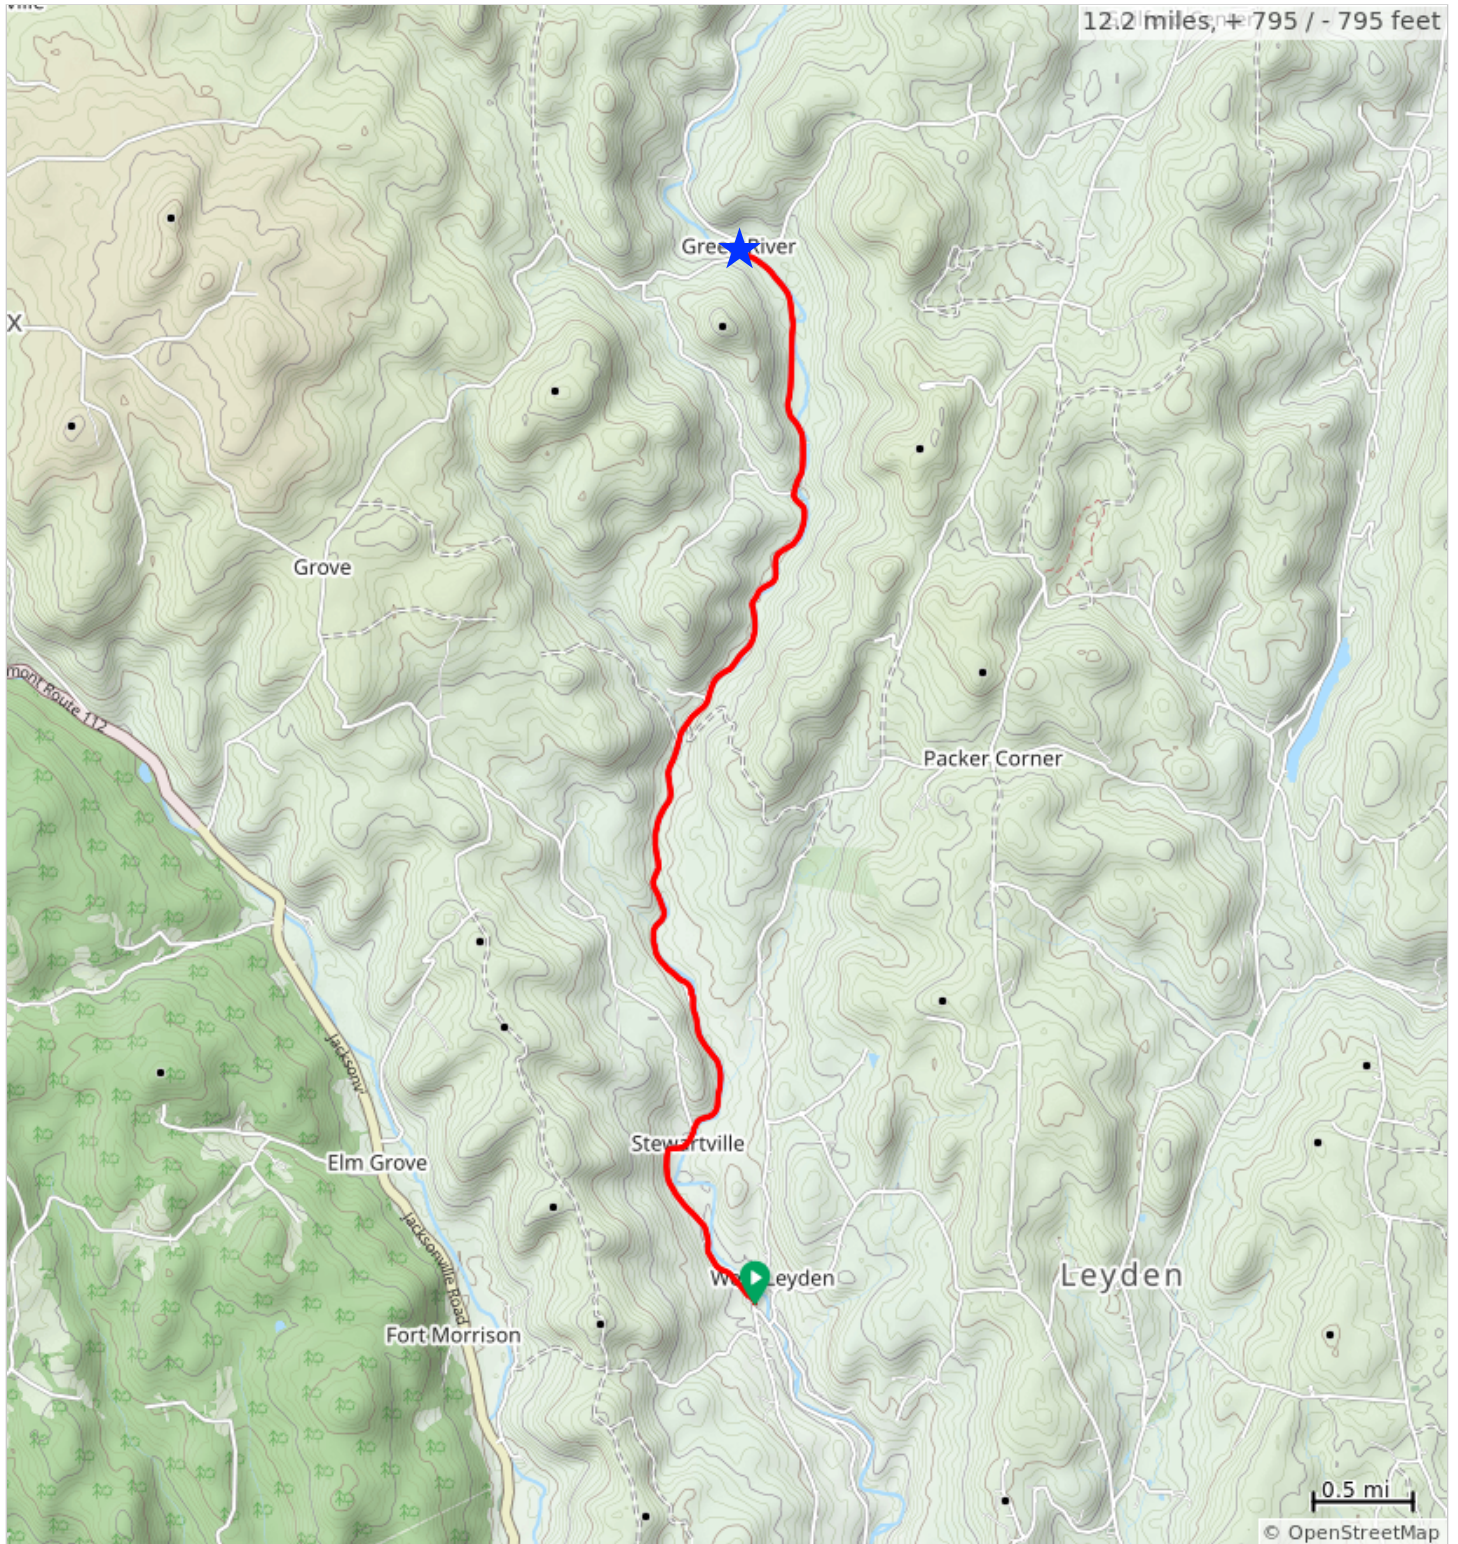

# D2R2 Family Ride 2023

D2R2 Family Ride 2023

0.0		Start of route
0.0		Start north on N Green River Rd
6.1		LUNCH STOP. Park bikes off roadway. After lunch reverse route back to start/finish.
12.2		Please CHECK IN so we know you are back safely.
12.2		End of route

12.2 miles. +699/-699 feet

---