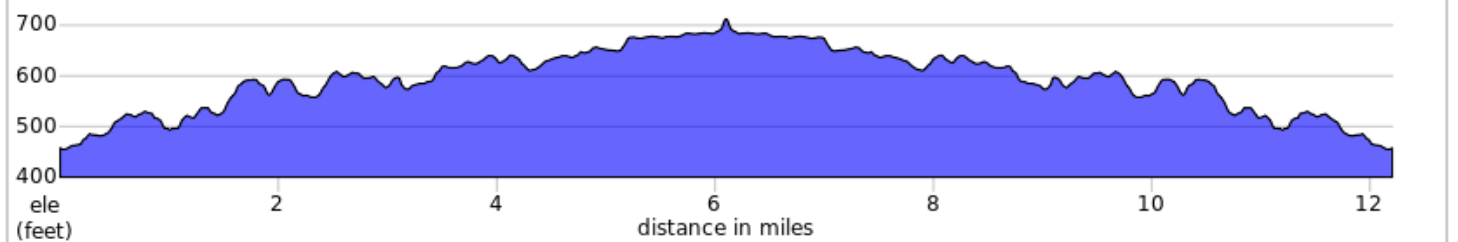

# D2R2 Family Ride 2023

D2R2 Family Ride 2023

0.0		Start of route
0.0		Start north on N Green River Rd
6.1		LUNCH STOP. Park bikes off roadway. After lunch reverse route back to start/finish.
12.2		Please CHECK IN so we know you are back safely.
12.2		End of route

12.2 miles. +699/-699 feet

---